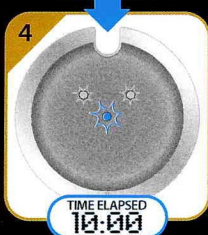

Just plug me in and I automatically simulate a natural light cycle in your aquarium.

Quick Start - Standard cycle

1 Plug the din socket into a Reef One 12v AC power supply (only use Reef One power supplies), the moonlight (blue LED) will come on and the light will be in standard mode.

2 The moonlight will then stay on as the light begins to rise up to daylight (white LED's) simulating natural sunrise.

3 After 1 hour, daylight will be at full power with no moonlight. In this mode, daylight will stay on for a further 8 hours.