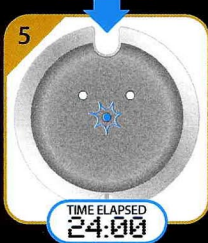

5 After 10 hours the moonlight will then remain on until the cycle repeats, this happens automatically, every 24 hours unless interrupted by a power failure or user input.

CYCLE REPEATS

To choose from the advanced profiles please view the programming table inside.

Clean the lens of the light regularly with Reef One cleaning cloths, if scale builds up use the Reef One Plastic Scratch Remover and Polish.

- **TIMER FEATURE** - Simply plug the unit in and a light cycle of both sun and moonlight starts automatically!
- **LED's** - Enjoy a much longer life so no more new bulbs or tubes to buy!
- **SAFER** - 12v power supply, safe for you and your fish.
- **SAVES MONEY** - On your bills by using less power for the same brightness!
- **LESS STRESS** - for your fish as the light unit gradually fades up & down, just like sunrise and sunset in the natural world!