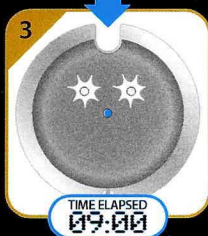

Just plug me in and I automatically simulate a natural light cycle in your aquarium.

Quick Start - Standard cycle

1 Plug the din socket into a Reef One 12v AC power supply (only use Reef One power supplies), the moonlight (blue LED) will come on and the light will be in standard mode.

2 The moonlight will then stay on as the light begins to rise up to daylight (white LED's) simulating natural sunrise.

3 After 1 hour, daylight will be at full power with no moonlight. In this mode, daylight will stay on for a further 8 hours.