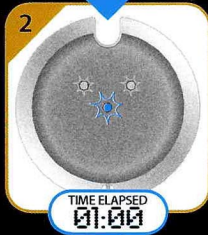

Just plug me in and I automatically simulate a natural light cycle in your aquarium.

Quick Start - Standard cycle

1 Plug the din socket into a Reef One 12v AC power supply (only use Reef One power supplies), the moonlight (blue LED) will come on and the light will be in standard mode.

2 The moonlight will then stay on as the light begins to rise up to daylight (white LED's) simulating natural sunrise.

3 After 1 hour, daylight will be at full power with no moonlight. In this mode, daylight will stay on for a further 8 hours.